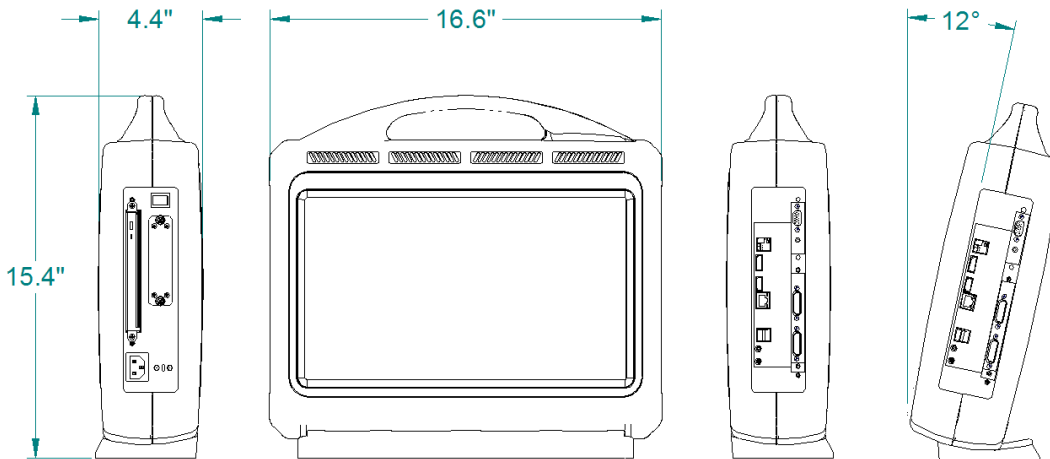

While Rugged Portable Computers LLC uses reasonable effort to assure that this information is accurate and up-to-date, the information may contain factual or typographical errors. Rugged Portable Computers LLC makes no warranties or representation as to the accuracy of such information. The information and products may be changed at any time with our prior notification or obligation. Rugged Portable Computers LLC © Copyright 2013