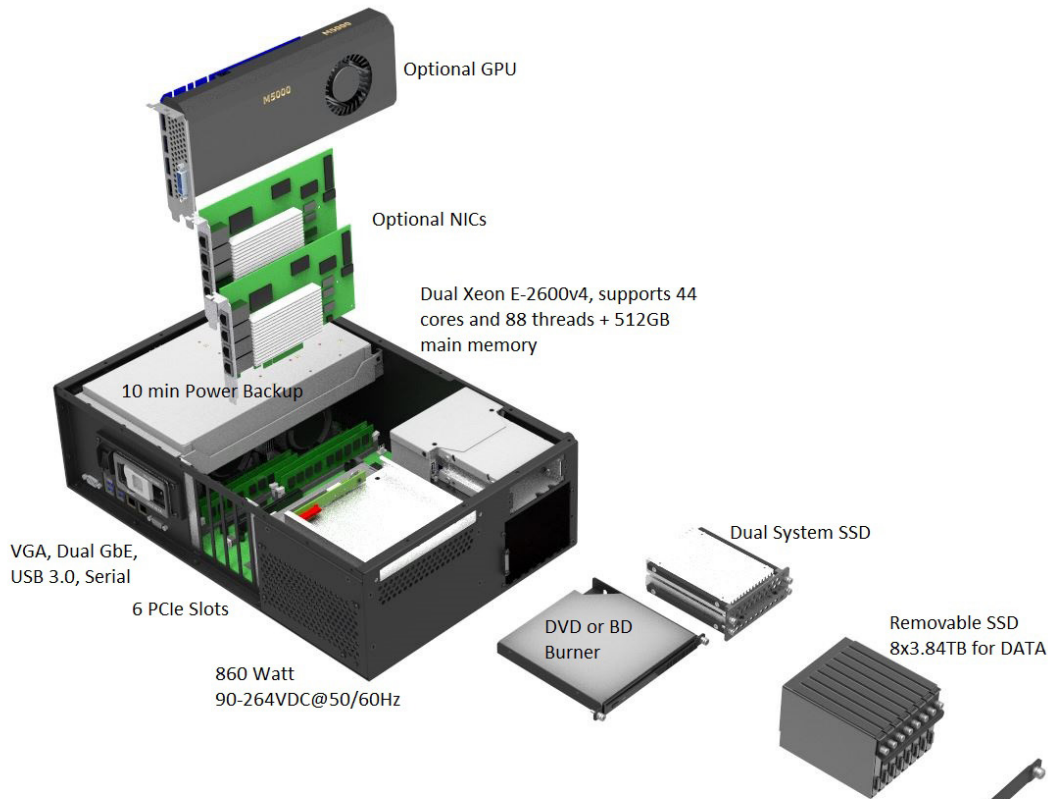

MaxVision[®] CyberPac8200[®]

RUGGED PORTABLE COMPUTERS LLC

The MaxVision CyberPac 8200 is designed for **Cyber Incident Response Professionals**, educators, and those needing high-density light-weight servers. It is a high-density high-performance Dual E5-2600v4 Xeon server which can be transported in our custom foam-padded **TSA compliant Rollboard Luggage** that meets the 22" x 14" x 9" size. It features up to 44 cores and 88 threads of Xeon processing, up to 512GB of registered ECC memory, 10 removable SSDs up to 3.84TB each, 6 PCIe slots, integrated UPS (power backup) keeping the unit battery powered for up to 10 minutes, and your choice of a BD or DVD burner. Best of all, the unit is extremely compact 18.8" x 11.8" x 5.25" and weighs less than 28 pounds including the 6 pound UPS.

You need not worry about running the CyberPac in a hot server room. With our push/pull cooling system, full performance operation of all cores at 40C is assured.

Processor	Dual Xeon E5-2699v4 or similar processors @ 145 watts each allow a total of 44 cores and 88 threads
Memory	Up to 512GB of registered DDR ECC main memory. 8 DIMM sockets
Motherboard	Supermicro X10DRL, ATX size, Integrated Dual NICs
Expansion	Six PCIe Slots: 3 PCIe 3.0 x 8, 1 PCIe 3.0 x 16, 1 PCIe 3.0 x 4 (in x8), 1 PCIe 2.0 x 4 (in x8)
SSDs	Two removable SSD magazines: System magazine supports two SSDs (mirror or JBOD); Data magazine supports 8 SSD (for RAID 5 or JBOD)
Optical	Choice of Optical DVD or BD Burner
Power Supply	860 Watt Global Power Supply (90-264VAC@50/60Hz)
UPS	90 W-hr. integrated UPS provides typical up times of more than 10 mins. Also supports external 28VDC for operation from vehicle power.
Size/Weight	18.8" x 11.8" x 5.25". Less than 28 pounds in a maximum configuration. With rollboard case, less than 40 pounds. With Pelican less than 70 pounds.