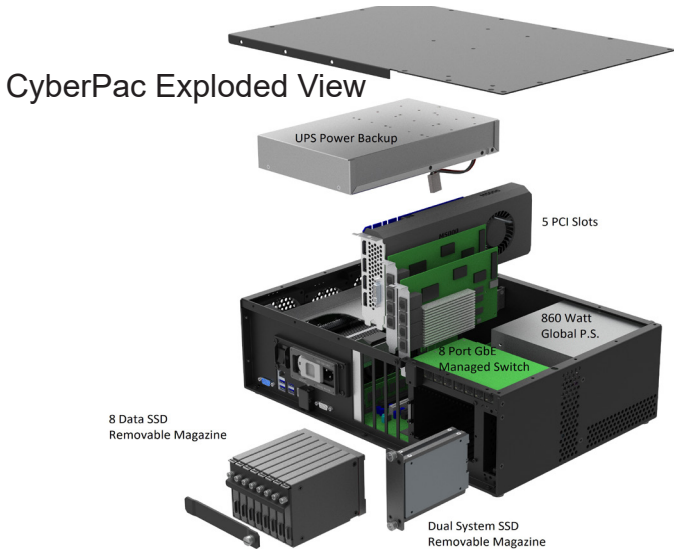

CyberPac shown with optional 18.5" display and keyboard/touchpad

Dual Processor	Any member of the Intel Xeon E5-2600v4 family, including popular choices of E5-2699Av4(22C/2.4-3.6GHz) and the E5-2697Av4(16C/2.3-3.6GHz). Core counts up to 22 per processor and clock rates up to 3.6GHz possible. See https://ark.intel.com/products/series/91287/Intel-Xeon-Processor-E5-v4-Family for details.
Motherboard	Supermicro X10DRL, ATX size, Integrated Dual NICs
Expansion	Five PCIe Slots: 3 PCIe 3.0 x 8, 1 PCIe 3.0 x 16, 1 PCIe 3.0 x 4 (in x8)
Memory	Up to 1TB of registered DDR4 2400MHz ECC main memory. 8 DIMM sockets
SSDs	Two removable SSD magazines: System magazine supports two SSDs (mirror or JBOD); Data magazine supports 8 SSDs. High performance RAID 5/6 or Raid 10 (Requires optional H/W Raid controller) Enterprise SSD drives sizes of 480GB, 960GB, 1.92TB, 3.84TB and 7.68TB in 7mm sizes. Enquire for 15mm thick drives.
Managed Network Switch	Choice of repackaged 8 port GbE Netgear GS108PE with four POE ports or 8 port GbE Netgear GS108E without POE.
Power Supply	860 Watt Global Power Supply (90-264VAC@50/60Hz).
UPS	85 W-hr. integrated UPS provides typical up times of more than 10 mins. Also supports external 28VDC for operation from vehicle power.
Size/Weight	17.6" x 11.8" x 5.25". Less than 28 pounds in a maximum configuration. With rollaboard case, less than 37 pounds. With single smaller Pelican Air case <50 pounds.