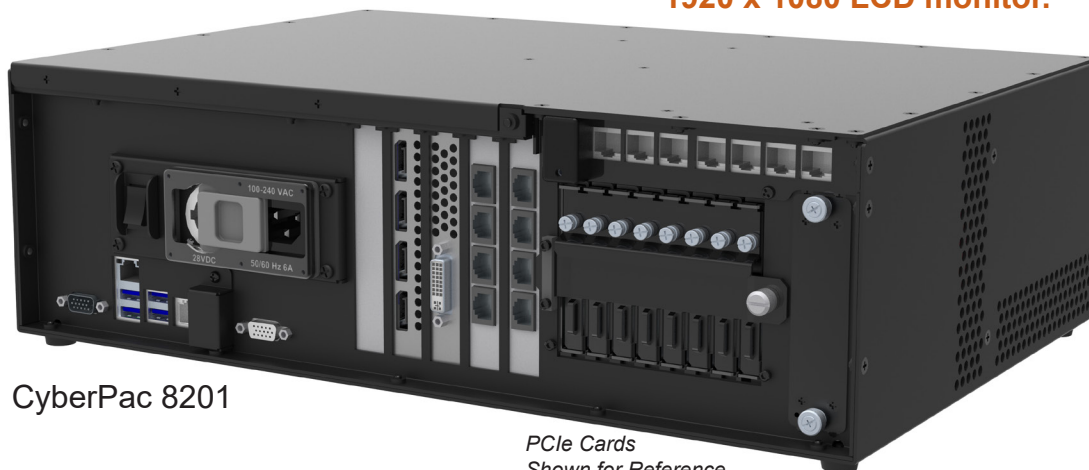

MaxVision[®] CyberPac8201[®]

RUGGED PORTABLE COMPUTERS LLC

The **CyberPac8201** is the most advanced server specifically designed for the mobile Cyber professional.

The **open flexibility and extremely compact size** that the CyberPac provides the user is perhaps the most important features. Married with your preference of hypervisor, operating systems, applications and PCIe option cards, this machine can be loaded for your mission and become the most **versatile cyber multi-tool** you own **without any compromise to the performance, memory and storage** required for the task ahead.

You need not worry about running the CyberPac in a hot server room. Full performance operation of all cores at 40C (104F) is assured.

CyberPac 8201 Key Features:

- **Up to 44 Xeon Cores and 88 Threads**
- **Up to 1TB of DDR4 ECC main memory**
- **Up to 60TB of removable data RAID storage magazine holding 8 drives.**
- **Separate dual removable SSD system drives magazine**
- **5 open PCIe slots for add-in cards**
- **Supports 90-264VAC 50/60Hz Power**
- **Supports 28VDC Power**
- **Integrated 10-minute power backup UPS. United Nations certified 85Whr LiFePO4 battery. (Meets international carry-on)**
- **Integrated 8 port 1GbE Netgear web managed switch (Layer 2.5)**
- **Weights only 28 pounds**
- **Size: 17.6" x 11.8" x 5.25" (only .63 cu ft)**
- **Optional TSA Rollaboard Luggage, fits in overhead bin. (22"x14"x9")**
- **Standard Pelican Air Roller Hard Case for checked baggage and meets the 50 pounds weight limit. (MIL STD 810G)**
- **Optional Pelican 1300 SSD carry case**
- **Optional integrated keyboard and flip-up 18.5" 1920 x 1080 LCD monitor.**