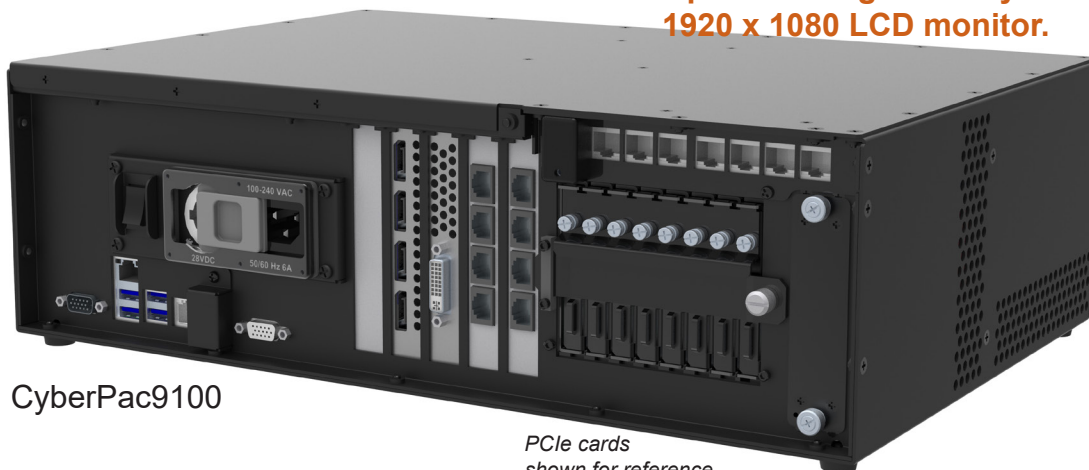

You need not worry about running the CyberPac in a hot server room. Full performance operation of all cores at 40C (104F) is assured.

CyberPac9100 Key Features:

- Up to 64 Epyc II Cores and 128 Threads
- Up to 1TB of DDR4 ECC main memory
- Up to 153.6TB of removable data RAID storage (magazine holding 5 SAS SSDs) or 61.44TB (magazine holding 8 SATA SSDs)
- Separate dual removable SSD system drives magazine
- 5 open PCIe slots for add-in cards
- Supports 90-264VAC 50/60Hz Power
- Supports 28VDC Power
- Integrated 10-minute power backup UPS. United Nations certified 85Whr LiFePO4 battery. (meets international carry-on)
- Integrated 8 port 1GbE Netgear web managed switch (Layer 2.5)
- Weighs only 28 pounds
- Size: 17.6" x 11.8" x 5.25" (only .63 cu ft)
- Optional TSA Rollaboard Luggage, fits in overhead bin (22"x14"x9")
- Standard Pelican Air 1607 Roller Hard Case for checked baggage and meets the 50 pounds weight limit (MIL STD 810G)
- Optional Pelican 1300 SSD carry case
- Optional integrated keyboard and flip-up 18.5" 1920 x 1080 LCD monitor.

CyberPac9100

PCIe cards
shown for reference