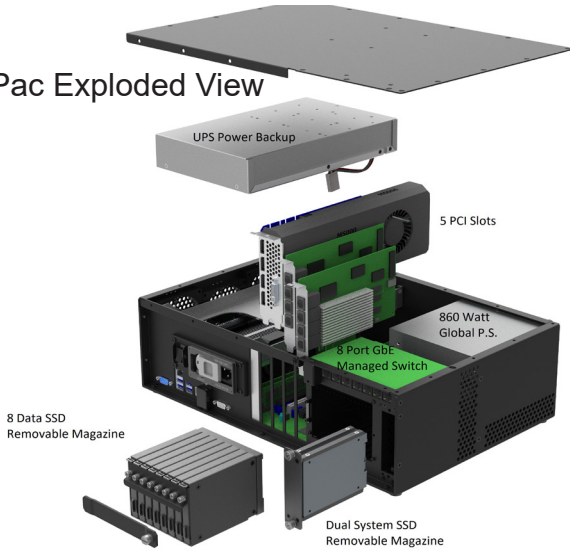

CyberPac Exploded View

Processor	Any member of the AMD Epyc II family, up to 64 cores (single processor)
Motherboard	Supermicro H11SSL-i, ATX size, Integrated Dual GbE NICs
Expansion	Five PCIe Slots: 3 PCIe 3.0 x 16, 2 PCIe 3.0 x 8
Memory	Up to 1TB of registered DDR4 2666GHz ECC main memory; 8 DIMM sockets
SSDs	Two removable SSD magazines: System magazine supports 2 SATA, SAS or NVMe SSDs (mirror or JBOD); Data magazine supports 8 SATA SSDs or 5 SAS SSDs, selected when ordered. High performance RAID 0, or RAID 5/6 (Requires optional H/W Raid controller) Enterprise SATA SSD drives sizes of 480GB, 960GB, 1.92TB, 3.84TB and 7.68TB in 7mm sizes for a max size SATA magazine of 61.44TB and a streaming bandwidth of ~4GB/Sec. Alternatively the SAS magazine of 5 drives supports 960GB, 1.92TB, 3.84TB, 7.68TB, 15.36TB and 30.72TB for a max size SAS magazine of 153.6TB with a stream bandwidth of ~7.5GB/Sec.
Managed Network Switch	Choice of repackaged 8 port GbE Netgear GS108PE with four POE ports or 8 port GbE Netgear GS108E without POE
Power Supply	860 Watt Global Power Supply (90-264VAC@50/60Hz).
UPS	85 W-hr. integrated UPS provides typical up times of more than 10 mins; Also supports external 28VDC for operation from vehicle power